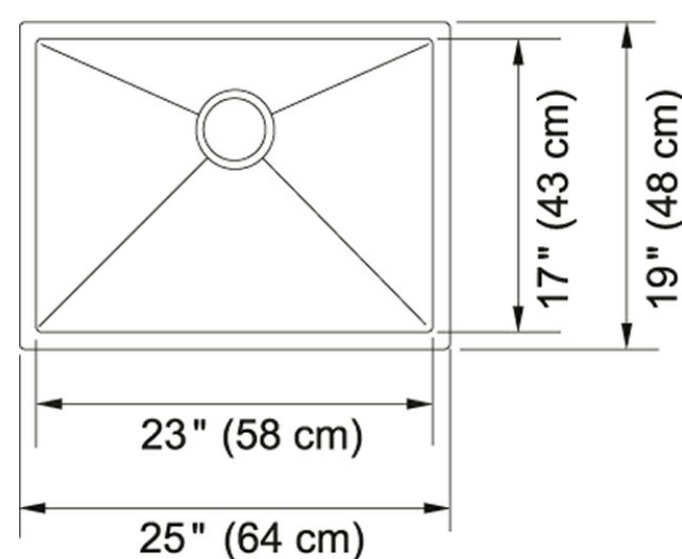

Product Picture

Product Dimensions

Length overall	25"
Width overall	19"
Length of large bowl	23"
Width of large bowl	17"
Depth of large bowl	12"
Minimum Cabinet Size	30"

Technical Drawing

General Information

Type of Material	18 Gauge Stainless Steel
Number of Bowls	1
Faucet Hole	0
Installation Clips	Yes
Cut-Out Template	Yes

Article Numbers

FUN#	122.0274.294
US Part Number	ODX110-2312-316